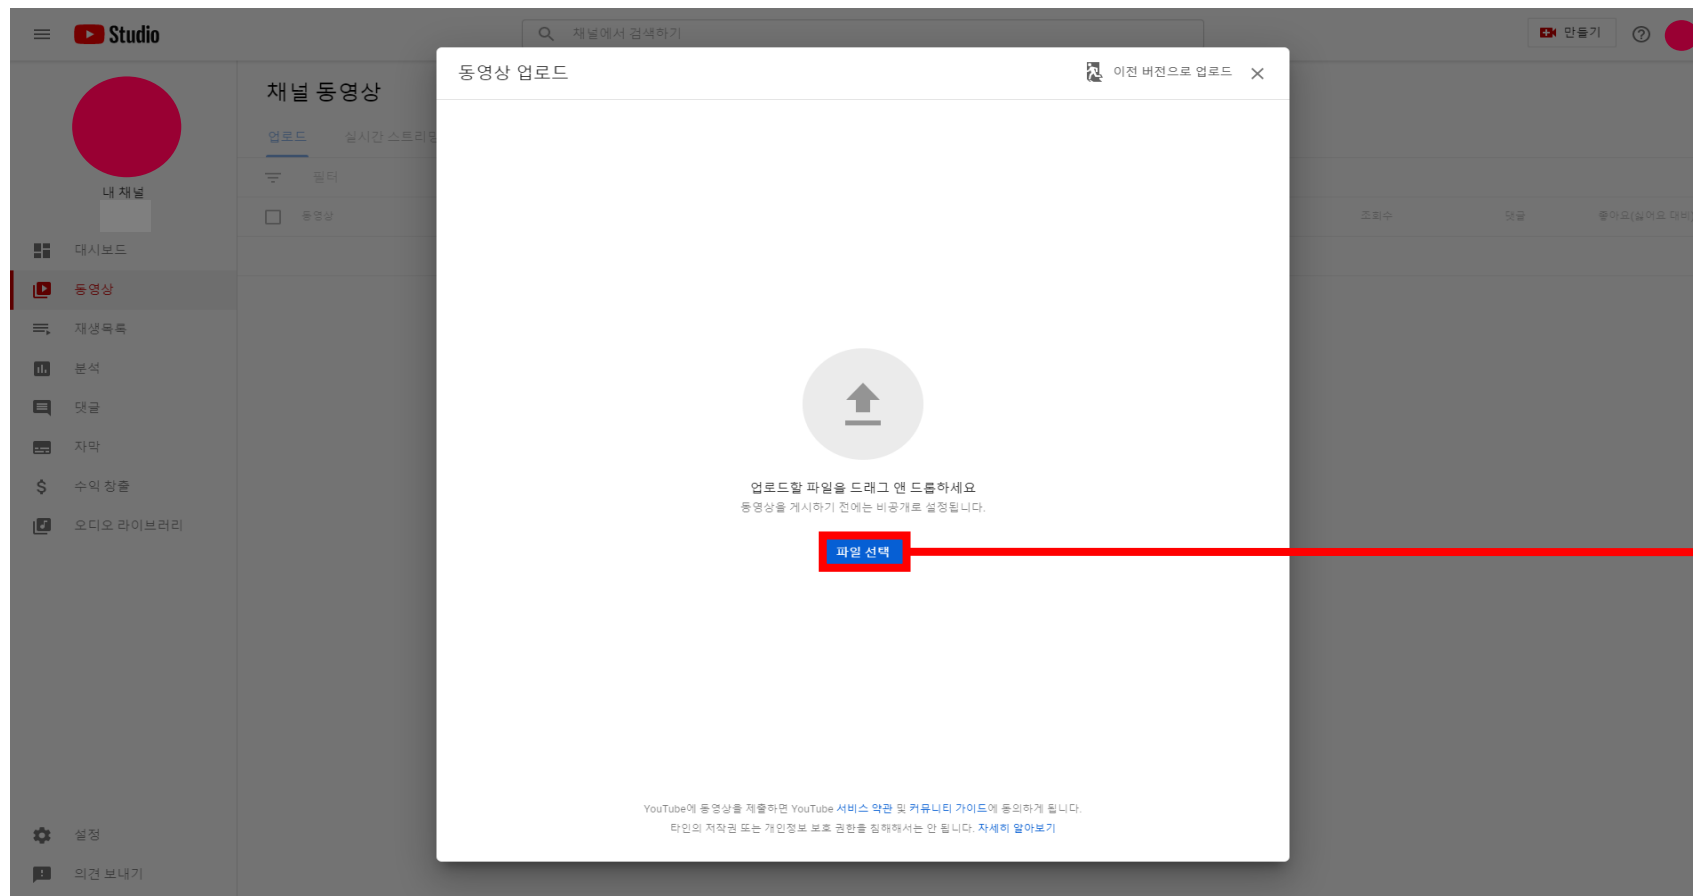

YouTube 동영상 업로드(3/8)