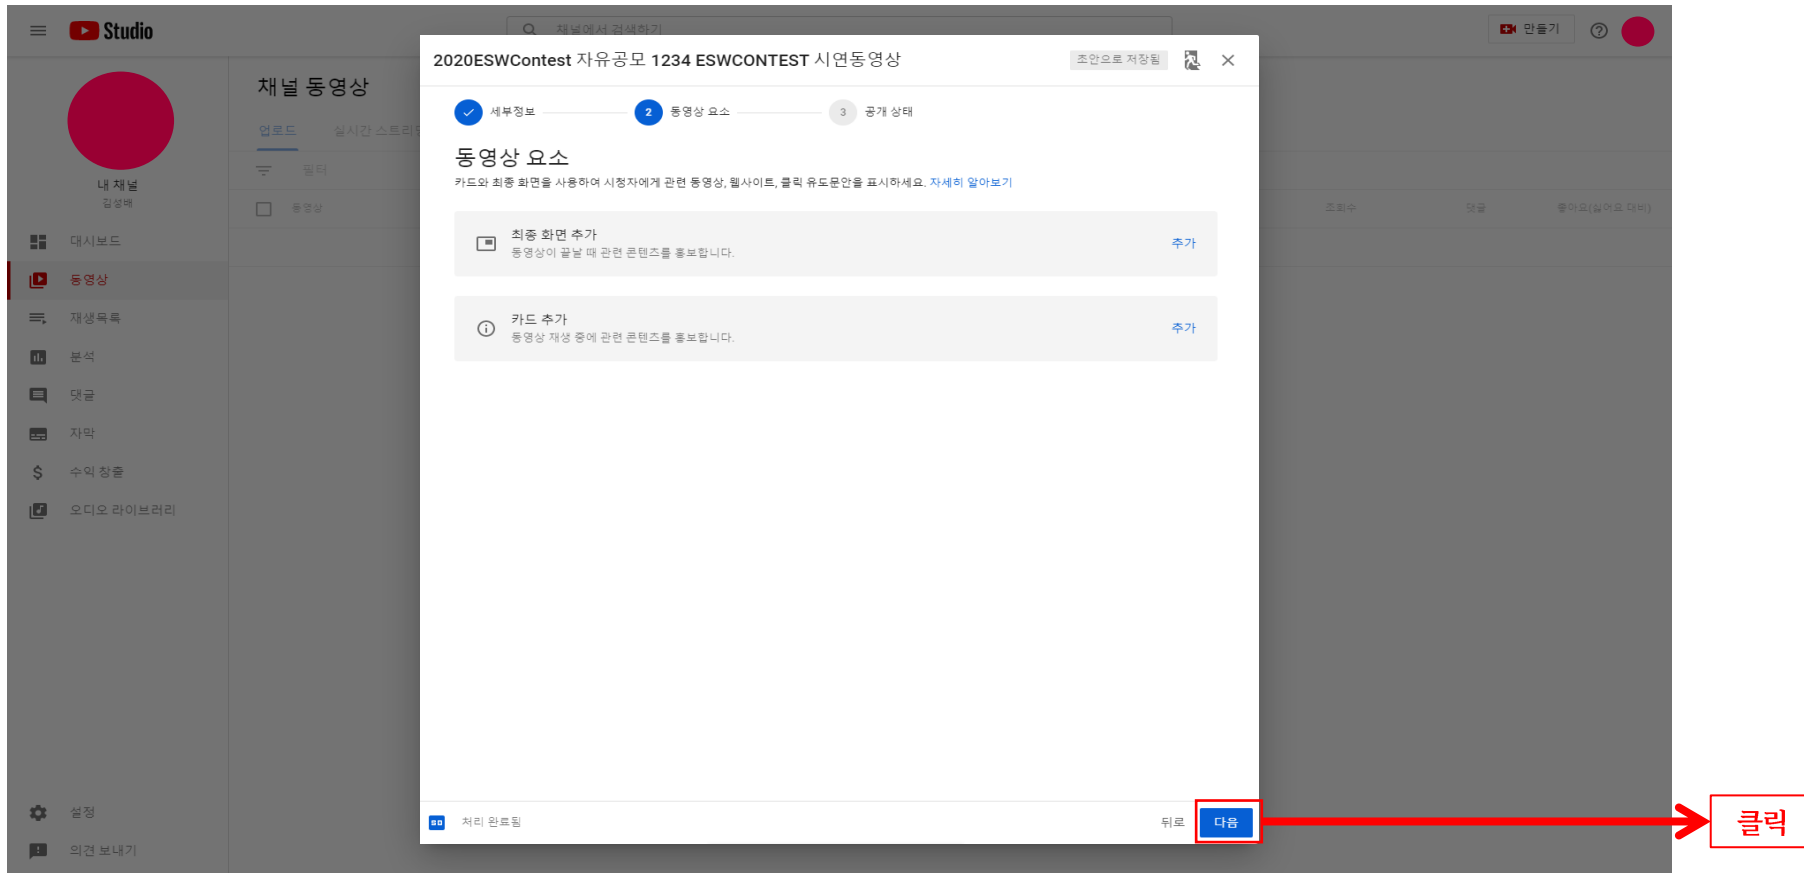

YouTube 동영상 업로드(6/8)